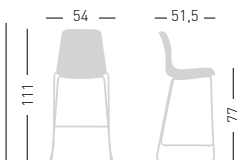

NA not assembled / non assemblato

0,56 m³ - 31 kg.
64x59x86cm.

64x55x63cm.
4 pcs (carton)

Frame Finishing & Codes / Finiture Telai e Codici

cod. 179._/IE76ST	chromed/cromata
cod. 179._/IE76ST_	painted/verniciato white or black/bianco o nero
cod. 179._/IE76ST_	painted/verniciato brick or mineral grey mattone o grigio minerale
cod. 179._/IK76ST	chromed/cromata
cod. 179._/IK76ST_	painted/verniciato white or black/bianco o nero
cod. 179._/IK76ST_	painted/verniciato brick or mineral grey mattone o grigio minerale
cod. 179._/IB76ST	chromed/cromata
cod. 179._/IB76ST_	painted/verniciato white or black/bianco o nero
cod. 179._/IB76ST_	painted/verniciato brick or mineral grey mattone o grigio minerale
cod. 179._/ISX76ST	chromed/cromata
cod. 179._/ISX76ST_	painted/verniciato white or black/bianco o nero
cod. 179._/ISX76ST_	painted/verniciato brick or mineral grey mattone o grigio minerale
cod. 179._/IDK76ST	chromed/cromata
cod. 179._/IDK76ST_	painted/verniciato white or black/bianco o nero
cod. 179._/IDK76ST_	painted/verniciato brick or mineral grey mattone o grigio minerale
cod. 179./ITC76ST	chromed/cromata
cod. 179./ITC76ST_	painted/verniciato white or black/bianco o nero
cod. 179./ITC76ST_	painted/verniciato brick or mineral grey mattone o grigio minerale

Fabric required
Fabbisogno di tessuto
1pc: Lin Mtrs 1 (h1,40)