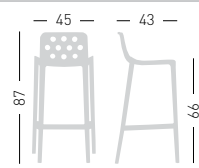

stackable / impilabile (6pcs)
A assembled / assemblato

0,36 m³ - 19,6 kg.
62,5x49x116cm.
4 pcs [carton]

Frame Finishing & Codes / Finiture Telai e Codici

cod.382.--/66A