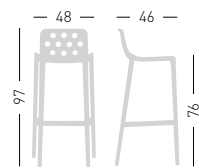

stackable / impilabile (6pcs)
A assembled / assemblato

0,36 m³ - 20,4 kg.
62,5x49x116cm.
4 pcs [carton]

Frame Finishing & Codes / Finiture Telai e Codici

cod.382.--/76A