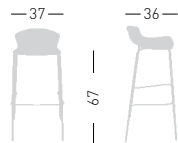

stackable / impilabile (5pcs)

NA not assembled / non assemblato

0,240 m³ - 19 kg.
91x59x43cm.
4 pcs [carton]

Frame Finishing & Codes / Finiture Telai e Codici

cod. 58.-- / 67 NA chromed/cromata

cod. 58.-- / 67 NAN black painted/verniciato nero

cod. 58.-- / 67 NAB white painted/verniciato bianco