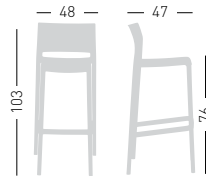

stackable / impilabile (8pcs)
A assembled / assemblato

0,37 m³ - 24 kg.
63x49x118cm.
4 pcs [carton]

Frame Finishing & Codes / Finiture Telai e Codici

cod.372.--/76A

cod.372.--/76IGN fire retardant/ignifugo

Minimum order 100pcs/ Ordine minimo 100pcs