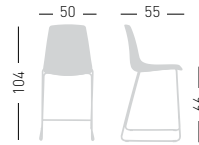

stackable / impilabile (6pcs)

NA not assembled / non assemblato

0,50 m³ - 27,0 kg.
64x59x86cm.
60x56x51cm.
4 pcs (carton)

Frame Finishing & Codes / Finiture Telai e Codici

cod.192.--/66ST chromed/cromata

cod.192.--/66STB white painted/verniciato bianco

cod.192.--/66STN black painted/verniciato nero