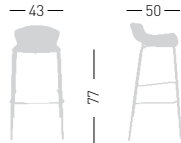

NA not assembled / non assemblato

0,24 m³ - 13,5 kg.
91x59x43cm.
2 pcs [carton]

Frame Finishing & Codes / Finiture Telai e Codici

cod.98.--/IE77NA chromed/cromato
cod.98.--/IE77NAB white/bianco
cod.98.--/IE77NAN black/nero

cod.98.--/IK77NA chromed/cromato
cod.98.--/IK77NAB white/bianco
cod.98.--/IK77NAN black/nero

cod.98.--/IB77NA chromed/cromato
cod.98.--/IB77NAB white/bianco
cod.98.--/IB77NAN black/nero

cod.98./ITC77NA chromed/cromato
cod.98./ITC77NAB white/bianco
cod.98./ITC77NAN black/nero

Fabric required
Fabbisogno di tessuto
1 pc: Lin Mtrs 0,6 (h 1,40)

Min. order 4pcs
each code
Ordine min 4pz
per codice