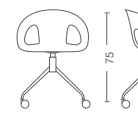

**AV**  
Vern. col.  
alluminio  
Alu  
painted  
frame

**ACC**  
Cromato  
Chromed frame

Telaio 4-gambe faggio verniciato  
4 legs painted beechwood

4 gambe faggio verniciato  
(con feltrini-non impilabile)  
4 legs painted beechwood  
(with felt glides-not stackable)

4 gambe faggio verniciato bianco  
(con feltrini-non impilabile)  
4 legs white painted beechwood  
(with felt glides-not stackable)

Girevole 4 piedi cromato o  
verniciato bianco, verniciato nero  
Swivel 4 legs chromed or white  
painted, black painted