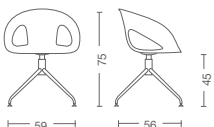

Girevole 4 piedi cromato o
verniciato bianco, verniciato nero
Swivel 4 legs chromed or white
painted, black painted