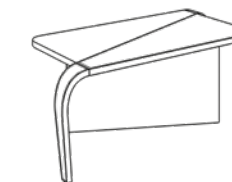

*Armchair completely covered in leather, handmade with the traditional saddle stitched. Black matt painted base.*

**Mobile bar**  
**Bar cabinet**  
L. 130cm, P. 60cm, H 110cm

**Tavolino**  
**Small side table**  
L. 130cm, P. 60cm, H 48cm